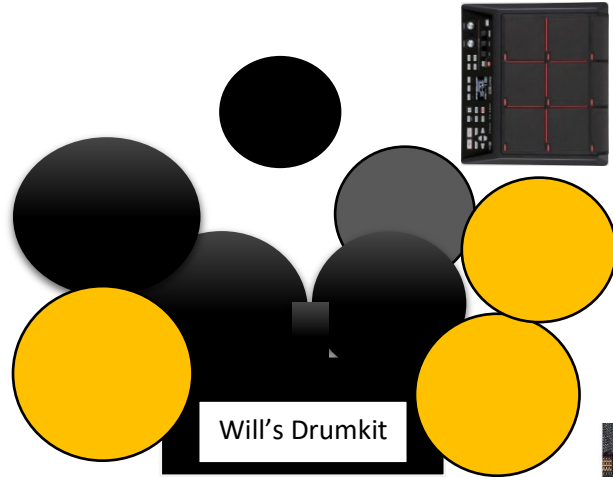

ARBOR STAGE PLOT 2023

Arbor can provide drum / bass backline if needed. We will most likely hook up our X32 to the drum kit and the vocals right away to save time later. (wont impact sound / Raw DI signal split from mixer)

Will's Drumkit

SPDSX

X32 Mixer

Tanner's Bass Cab (Stage Sound)

Noah's Guitar Amp (Stage Sound)

Cameron's Prologue

Noah's DX7

Noah's Helix

Bass Synth

Lighting Controller

Arbor's DMX Lights